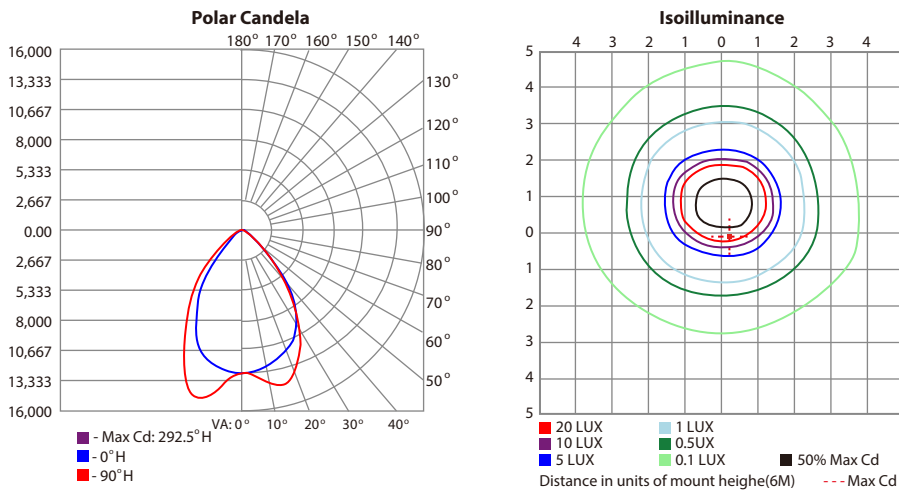

FORZA
BEAM ANGLE ADJUSTABLE FLOODLIGHT

PHOTOMETRIC SPECIFICATIONS

FLFZ-150W-T1 Setting at 3000K 55° 120V

Model Number	Optic	NEMA Type	Output
FLFZ-150W-T1	55°	6H x 6V	18366.3

FLFZ-150W-T1 Setting at 3000K 75° 120V