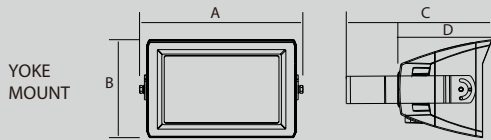

EPA

Model Number	1 Fixture	2 Fixtures	2 Fixtures @180°	3 Fixtures	4 Fixtures @90°
FLFZ-20W-T1	0.117 ft ²	0.256 ft ²	0.234 ft ²	0.373 ft ²	0.373 ft ²
FLFZ-35W-T1	0.118 ft ²	0.278 ft ²	0.235 ft ²	0.395 ft ²	0.395 ft ²
FLFZ-60W-T1	0.205 ft ²	0.427 ft ²	0.409 ft ²	0.632 ft ²	0.632 ft ²
FLFZ-80W-T1	0.249 ft ²	0.587 ft ²	0.498 ft ²	0.836 ft ²	0.836 ft ²
FLFZ-150W-T1	0.432 ft ²	1.093 ft ²	0.865 ft ²	1.525 ft ²	1.525 ft ²
FLFZ-320W-T1	0.759 ft ²	1.985 ft ²	1.517 ft ²	2.744 ft ²	2.744 ft ²
FLFZ-500W-T1	1.142 ft ²	2.712 ft ²	2.285 ft ²	3.854 ft ²	3.854 ft ²

FLFZ 35W

FLFZ 60W

FLFZ 80W

FORZA
BEAM ANGLE ADJUSTABLE FLOODLIGHT

FLFZ 150W

FLFZ 320W

FLFZ 500W

	Mounting	A	B	C	D	Weight
FLFZ-20W-T1	Yoke Mount	6.4"	6.8"	5.2"	2.7"	1.98 lbs
	Trunnion Mount	6.3"	7.6"	5.2"	2.7"	
	Knuckle Mount	6.3"	8.7"	5.2"	2.7"	
FLFZ-35W-T1	Yoke Mount	6.4"	6.8"	5.2"	2.7"	2.5 lbs
	Trunnion Mount	6.3"	7.6"	5.2"	2.7"	
	Knuckle Mount	6.3"	8.7"	5.2"	2.7"	
FLFZ-60W-T1	Yoke Mount	7.8"	10.6"	7.2"	3.4"	3.61 lbs
	Trunnion Mount	7.8"	9.5"	7.2"	3.4"	
	Knuckle Mount	8"	9.2"	7.2"	3.4"	
FLFZ-80W-T1	Yoke Mount	10.8"	10.6"	10"	4"	5.52 lbs
	Trunnion Mount	9.7"	9.5"	10"	4"	
	Knuckle Mount	9.7"	9.2"	10"	4"	
FLFZ-150W-T1	Slipfitter	11.2"	13.1"	7.3"	7"	8.8 lbs
	Trunnion Mount	11.2"	10.9"	7.3"	7"	
	Yoke Mount	11.8"	7.3"	10.9"	7"	
FLFZ-320W-T1	Slipfitter	16.6"	16.2"	10.3"	8.5"	20.7 lbs
	Trunnion Mount	16.6"	14.4"	10.3"	8.5"	
	Yoke Mount	16.6"	15.1"	10.3"	8.5"	
FLFZ-500W-T1	Slipfitter	21"	16.2"	14.2"	9.7"	32.87 lbs
	Trunnion Mount	19.5"	14.4"	14.2"	9.7"	
	Yoke Mount	18.4"	15.1"	14.2"	9.7"	