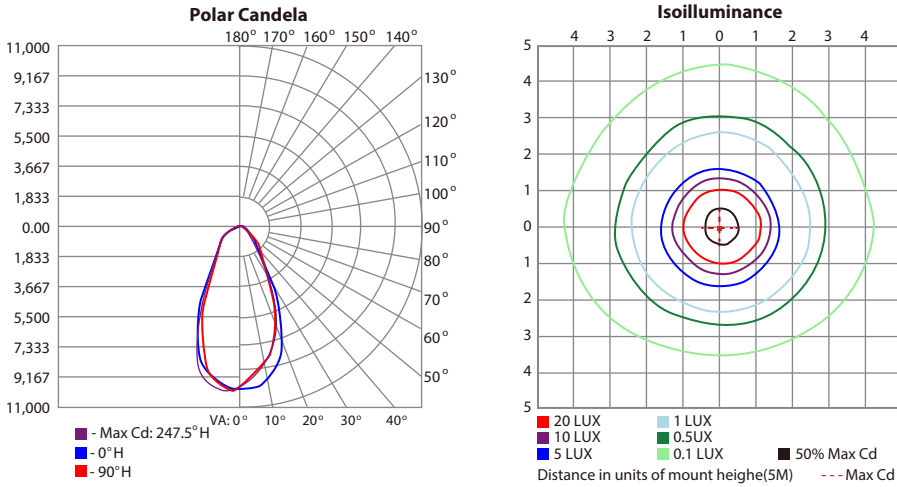

FORZA
BEAM ANGLE ADJUSTABLE FLOODLIGHT

PHOTOMETRIC SPECIFICATIONS

FLFZ-80W-T1 Setting at 3000K 55° 120V

Model Number	Optic	NEMA Type	Output
FLFZ-80W-T1	55°	6H x 6V	10234