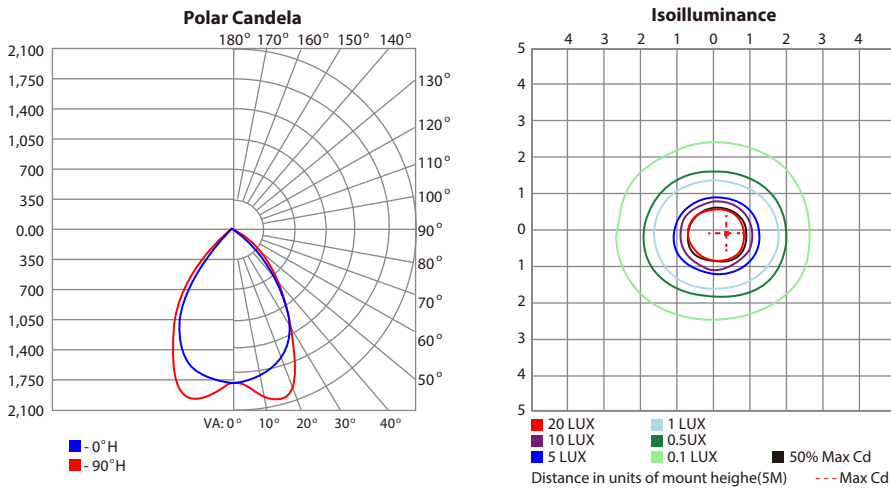

FORZA
BEAM ANGLE ADJUSTABLE FLOODLIGHT

PHOTOMETRIC SPECIFICATIONS

FLFZ-20W-T1 Setting at 3000K 55° 120V

Model Number	Optic	NEMA Type	Output
FLFZ-20W-T1	55°	6H x 6V	2584.1

FLFZ-20W-T1 Setting at 3000K 75° 120V