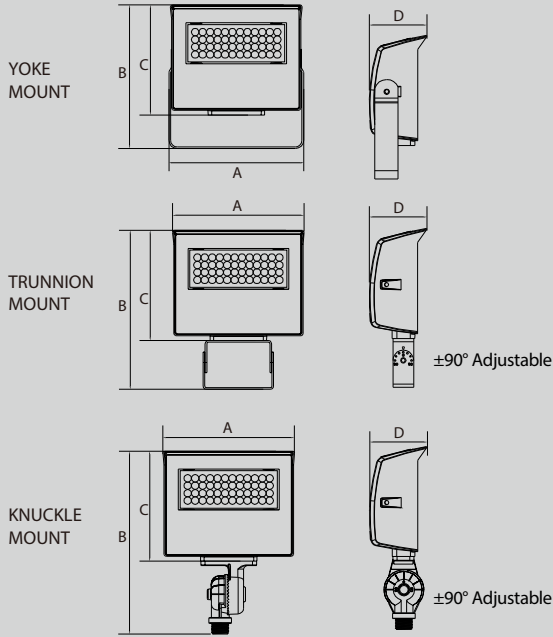

EPA

Model Number	1 Fixture	2 Fixtures	2 Fixtures @180°	3 Fixtures	4 Fixtures @90°
FLFZ-20W-T1	0.117 ft ²	0.256 ft ²	0.234 ft ²	0.373 ft ²	0.373 ft ²
FLFZ-35W-T1	0.118 ft ²	0.278 ft ²	0.235 ft ²	0.395 ft ²	0.395 ft ²
FLFZ-60W-T1	0.205 ft ²	0.427 ft ²	0.409 ft ²	0.632 ft ²	0.632 ft ²
FLFZ-80W-T1	0.249 ft ²	0.587 ft ²	0.498 ft ²	0.836 ft ²	0.836 ft ²
FLFZ-150W-T1	0.432 ft ²	1.093 ft ²	0.865 ft ²	1.525 ft ²	1.525 ft ²
FLFZ-320W-T1	0.759 ft ²	1.985 ft ²	1.517 ft ²	2.744 ft ²	2.744 ft ²
FLFZ-500W-T1	1.142 ft ²	2.712 ft ²	2.285 ft ²	3.854 ft ²	3.854 ft ²

MOUNTING

Knuckle Mount
(20W, 35W, 60W, 80W)

Slipfitter
(100W, 150W, 320W, 500W)

Trunnion Mount
(All Wattages)

Yoke Mount
(All Wattages)

FORZA
BEAM ANGLE ADJUSTABLE FLOODLIGHT

DIMENSIONS

FLFZ 20W