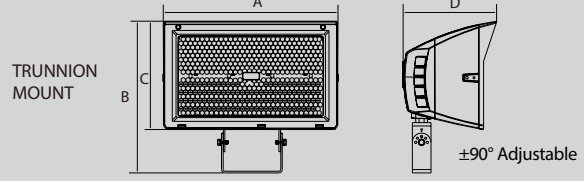

FLFZ 35W

FLFZ 60W

FLFZ 80W

FORZA
BEAM ANGLE ADJUSTABLE FLOODLIGHT

FLFZ 150W

FLFZ 320W

FLFZ 500W

	Mounting	A	B	C	D	Weight
FLFZ-20W-T1	Yoke Mount	6.4"	6.8"	5.2"	2.7"	1.98 lbs
	Trunnion Mount	6.3"	7.6"	5.2"	2.7"	
	Knuckle Mount	6.3"	8.7"	5.2"	2.7"	
FLFZ-35W-T1	Yoke Mount	6.4"	6.8"	5.2"	2.7"	2.5 lbs
	Trunnion Mount	6.3"	7.6"	5.2"	2.7"	
	Knuckle Mount	6.3"	8.7"	5.2"	2.7"	
FLFZ-60W-T1	Yoke Mount	7.8"	10.6"	7.2"	3.4"	3.61 lbs
	Trunnion Mount	7.8"	9.5"	7.2"	3.4"	
	Knuckle Mount	8"	9.2"	7.2"	3.4"	
FLFZ-80W-T1	Yoke Mount	10.8"	10.6"	10"	4"	5.52 lbs
	Trunnion Mount	9.7"	9.5"	10"	4"	
	Knuckle Mount	9.7"	9.2"	10"	4"	
FLFZ-150W-T1	Slipfitter	11.2"	13.1"	7.3"	7"	8.8 lbs
	Trunnion Mount	11.2"	10.9"	7.3"	7"	
	Yoke Mount	11.8"	7.3"	10.9"	7"	
FLFZ-320W-T1	Slipfitter	16.6"	16.2"	10.3"	8.5"	20.7 lbs
	Trunnion Mount	16.6"	14.4"	10.3"	8.5"	
	Yoke Mount	16.6"	15.1"	10.3"	8.5"	
FLFZ-500W-T1	Slipfitter	21"	16.2"	14.2"	9.7"	32.87 lbs
	Trunnion Mount	19.5"	14.4"	14.2"	9.7"	
	Yoke Mount	18.4"	15.1"	14.2"	9.7"	