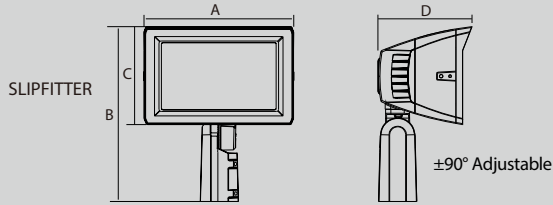

FLFZ 35W

FLFZ 60W

FLFZ 80W

FORZA
BEAM ANGLE ADJUSTABLE FLOODLIGHT

FLFZ 150W

FLFZ 320W

FLFZ 500W

	Mounting	A	B	C	D	Weight
FLFZ-20W-T1	Yoke Mount	6.4"	6.8"	5.2"	2.7"	1.98 lbs
	Trunnion Mount	6.3"	7.6"	5.2"	2.7"	
	Knuckle Mount	6.3"	8.7"	5.2"	2.7"	
FLFZ-35W-T1	Yoke Mount	6.4"	6.8"	5.2"	2.7"	2.5 lbs
	Trunnion Mount	6.3"	7.6"	5.2"	2.7"	
	Knuckle Mount	6.3"	8.7"	5.2"	2.7"	
FLFZ-60W-T1	Yoke Mount	7.8"	10.6"	7.2"	3.4"	3.61 lbs
	Trunnion Mount	7.8"	9.5"	7.2"	3.4"	
	Knuckle Mount	8"	9.2"	7.2"	3.4"	
FLFZ-80W-T1	Yoke Mount	10.8"	10.6"	10"	4"	5.52 lbs
	Trunnion Mount	9.7"	9.5"	10"	4"	
	Knuckle Mount	9.7"	9.2"	10"	4"	
FLFZ-150W-T1	Slipfitter	11.2"	13.1"	7.3"	7"	8.8 lbs
	Trunnion Mount	11.2"	10.9"	7.3"	7"	
	Yoke Mount	11.8"	7.3"	10.9"	7"	
FLFZ-320W-T1	Slipfitter	16.6"	16.2"	10.3"	8.5"	20.7 lbs
	Trunnion Mount	16.6"	14.4"	10.3"	8.5"	
	Yoke Mount	16.6"	15.1"	10.3"	8.5"	
FLFZ-500W-T1	Slipfitter	21"	16.2"	14.2"	9.7"	32.87 lbs
	Trunnion Mount	19.5"	14.4"	14.2"	9.7"	
	Yoke Mount	18.4"	15.1"	14.2"	9.7"	