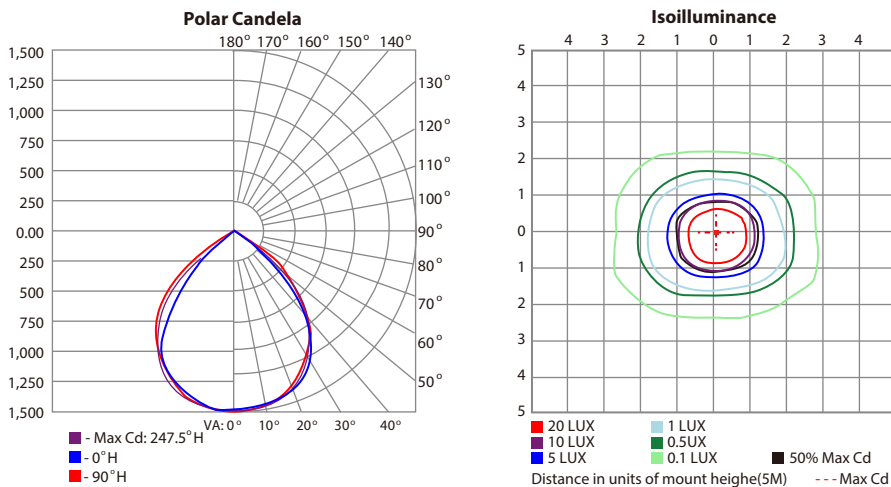

FLFZ-20W-T1 Setting at 3000K 90° 120V

Model Number	Optic	NEMA Type	Output
FLFZ-20W-T1	90°	7H x 6V	2901.7