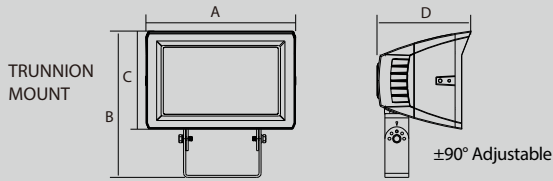

FORZA
BEAM ANGLE ADJUSTABLE FLOODLIGHT

FLFZ 150W