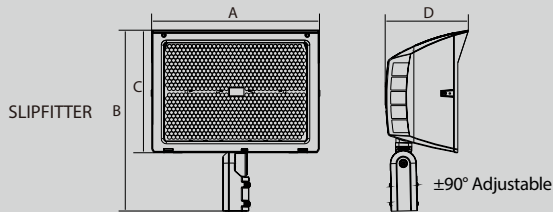

FLFZ 35W

FLFZ 60W

FLFZ 80W

FORZA
BEAM ANGLE ADJUSTABLE FLOODLIGHT

FLFZ 150W

FLFZ 320W

FLFZ 500W

	Mounting	A	B	C	D	Weight
FLFZ-20W-T1	Yoke Mount	6.4"	6.8"	5.2"	2.7"	1.98 lbs
	Trunnion Mount	6.3"	7.6"	5.2"	2.7"	
	Knuckle Mount	6.3"	8.7"	5.2"	2.7"	
FLFZ-35W-T1	Yoke Mount	6.4"	6.8"	5.2"	2.7"	2.5 lbs
	Trunnion Mount	6.3"	7.6"	5.2"	2.7"	
	Knuckle Mount	6.3"	8.7"	5.2"	2.7"	
FLFZ-60W-T1	Yoke Mount	7.8"	10.6"	7.2"	3.4"	3.61 lbs
	Trunnion Mount	7.8"	9.5"	7.2"	3.4"	
	Knuckle Mount	8"	9.2"	7.2"	3.4"	
FLFZ-80W-T1	Yoke Mount	10.8"	10.6"	10"	4"	5.52 lbs
	Trunnion Mount	9.7"	9.5"	10"	4"	
	Knuckle Mount	9.7"	9.2"	10"	4"	
FLFZ-150W-T1	Slipfitter	11.2"	13.1"	7.3"	7"	8.8 lbs
	Trunnion Mount	11.2"	10.9"	7.3"	7"	
	Yoke Mount	11.8"	7.3"	10.9"	7"	
FLFZ-320W-T1	Slipfitter	16.6"	16.2"	10.3"	8.5"	20.7 lbs
	Trunnion Mount	16.6"	14.4"	10.3"	8.5"	
	Yoke Mount	16.6"	15.1"	10.3"	8.5"	
FLFZ-500W-T1	Slipfitter	21"	16.2"	14.2"	9.7"	32.87 lbs
	Trunnion Mount	19.5"	14.4"	14.2"	9.7"	
	Yoke Mount	18.4"	15.1"	14.2"	9.7"	