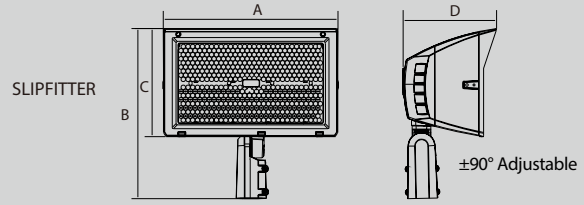

FLFZ 35W

FLFZ 60W

FLFZ 80W

FORZA
BEAM ANGLE ADJUSTABLE FLOODLIGHT

FLFZ 150W

FLFZ 320W

FLFZ 500W

	Mounting	A	B	C	D	Weight
FLFZ-20W-T1	Yoke Mount	6.4"	6.8"	5.2"	2.7"	1.98 lbs
	Trunnion Mount	6.3"	7.6"	5.2"	2.7"	
	Knuckle Mount	6.3"	8.7"	5.2"	2.7"	
FLFZ-35W-T1	Yoke Mount	6.4"	6.8"	5.2"	2.7"	2.5 lbs
	Trunnion Mount	6.3"	7.6"	5.2"	2.7"	
	Knuckle Mount	6.3"	8.7"	5.2"	2.7"	
FLFZ-60W-T1	Yoke Mount	7.8"	10.6"	7.2"	3.4"	3.61 lbs
	Trunnion Mount	7.8"	9.5"	7.2"	3.4"	
	Knuckle Mount	8"	9.2"	7.2"	3.4"	
FLFZ-80W-T1	Yoke Mount	10.8"	10.6"	10"	4"	5.52 lbs
	Trunnion Mount	9.7"	9.5"	10"	4"	
	Knuckle Mount	9.7"	9.2"	10"	4"	
FLFZ-150W-T1	Slipfitter	11.2"	13.1"	7.3"	7"	8.8 lbs
	Trunnion Mount	11.2"	10.9"	7.3"	7"	
	Yoke Mount	11.8"	7.3"	10.9"	7"	
FLFZ-320W-T1	Slipfitter	16.6"	16.2"	10.3"	8.5"	20.7 lbs
	Trunnion Mount	16.6"	14.4"	10.3"	8.5"	
	Yoke Mount	16.6"	15.1"	10.3"	8.5"	
FLFZ-500W-T1	Slipfitter	21"	16.2"	14.2"	9.7"	32.87 lbs
	Trunnion Mount	19.5"	14.4"	14.2"	9.7"	
	Yoke Mount	18.4"	15.1"	14.2"	9.7"	