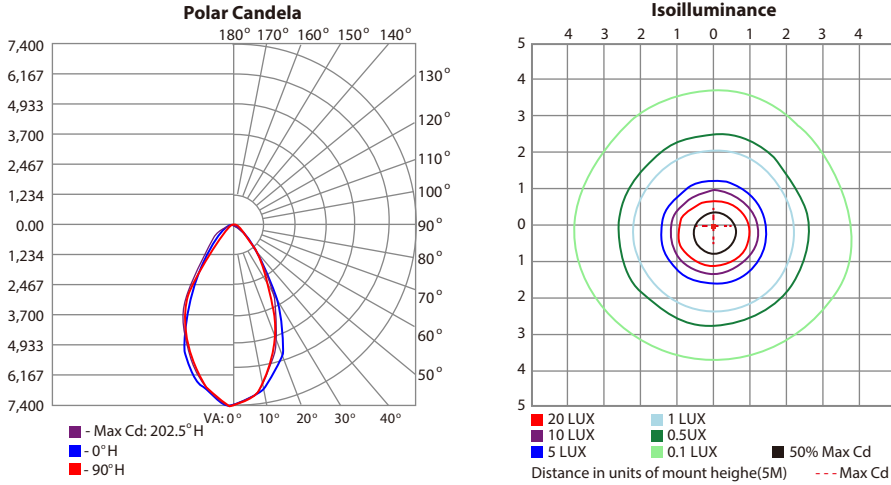

FLFZ-35W-T1 Setting at 3000K 90° 120V

Model Number	Optic	NEMA Type	Output
FLFZ-35W-T1	90°	7H x 6V	4674.6

FORZA
BEAM ANGLE ADJUSTABLE FLOODLIGHT

PHOTOMETRIC SPECIFICATIONS

FLFZ-60W-T1 Setting at 3000K 55° 120V