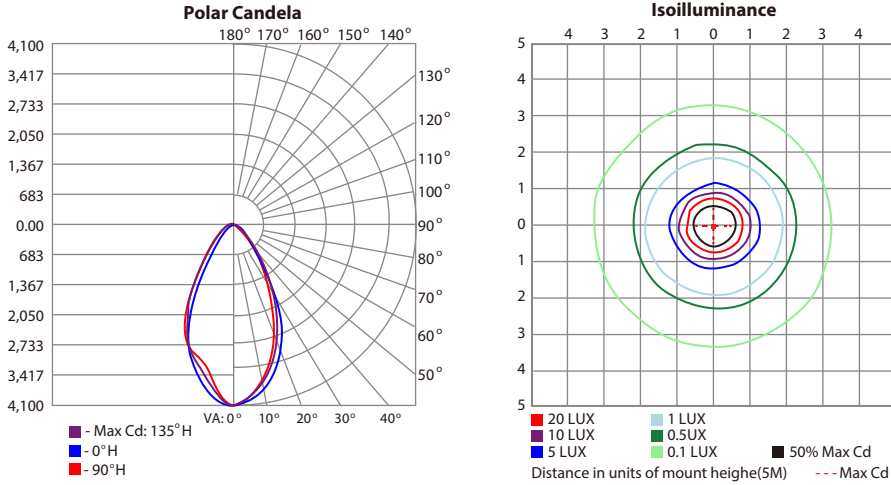

FORZA
BEAM ANGLE ADJUSTABLE FLOODLIGHT

PHOTOMETRIC SPECIFICATIONS

FLFZ-35W-T1 Setting at 3000K 55° 120V

Model Number	Optic	NEMA Type	Output
FLFZ-35W-T1	55°	6H x 6V	4213.6