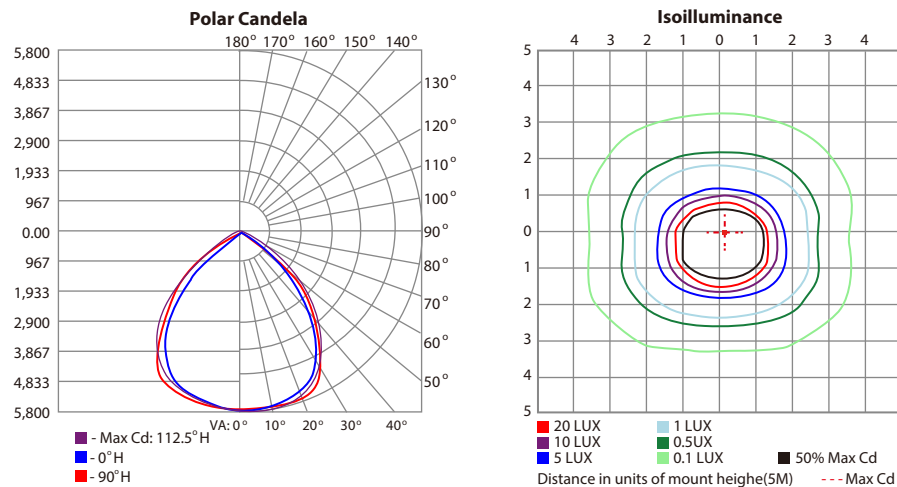

FLFZ-80W-T1 Setting at 3000K 90° 120V

Model Number	Optic	NEMA Type	Output
FLFZ-80W-T1	90°	7H x 6V	11558.2