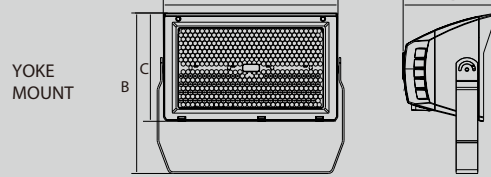

FLFZ 35W

FLFZ 60W

FLFZ 80W

FORZA
BEAM ANGLE ADJUSTABLE FLOODLIGHT

FLFZ 150W

FLFZ 320W

FLFZ 500W

	Mounting	A	B	C	D	Weight
FLFZ-20W-T1	Yoke Mount	6.4"	6.8"	5.2"	2.7"	1.98 lbs
	Trunnion Mount	6.3"	7.6"	5.2"	2.7"	
	Knuckle Mount	6.3"	8.7"	5.2"	2.7"	
FLFZ-35W-T1	Yoke Mount	6.4"	6.8"	5.2"	2.7"	2.5 lbs
	Trunnion Mount	6.3"	7.6"	5.2"	2.7"	
	Knuckle Mount	6.3"	8.7"	5.2"	2.7"	
FLFZ-60W-T1	Yoke Mount	7.8"	10.6"	7.2"	3.4"	3.61 lbs
	Trunnion Mount	7.8"	9.5"	7.2"	3.4"	
	Knuckle Mount	8"	9.2"	7.2"	3.4"	
FLFZ-80W-T1	Yoke Mount	10.8"	10.6"	10"	4"	5.52 lbs
	Trunnion Mount	9.7"	9.5"	10"	4"	
	Knuckle Mount	9.7"	9.2"	10"	4"	
FLFZ-150W-T1	Slipfitter	11.2"	13.1"	7.3"	7"	8.8 lbs
	Trunnion Mount	11.2"	10.9"	7.3"	7"	
	Yoke Mount	11.8"	7.3"	10.9"	7"	
FLFZ-320W-T1	Slipfitter	16.6"	16.2"	10.3"	8.5"	20.7 lbs
	Trunnion Mount	16.6"	14.4"	10.3"	8.5"	
	Yoke Mount	16.6"	15.1"	10.3"	8.5"	
FLFZ-500W-T1	Slipfitter	21"	16.2"	14.2"	9.7"	32.87 lbs
	Trunnion Mount	19.5"	14.4"	14.2"	9.7"	
	Yoke Mount	18.4"	15.1"	14.2"	9.7"	