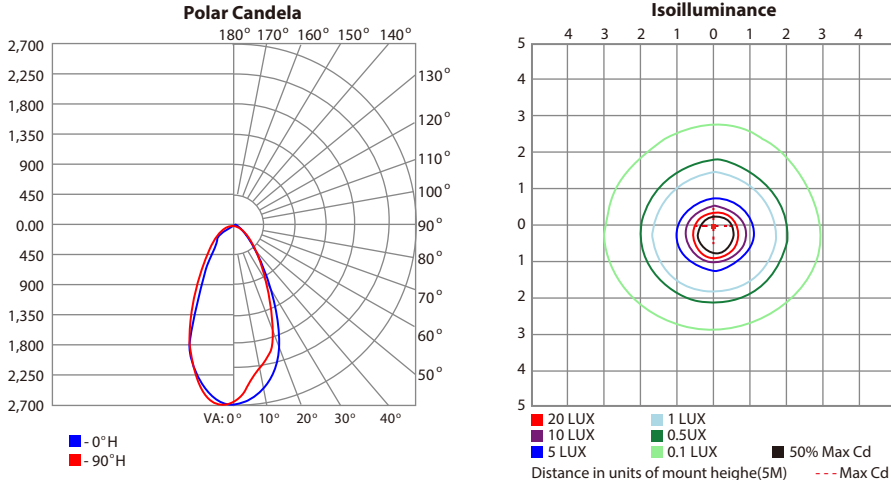

FORZA
BEAM ANGLE ADJUSTABLE FLOODLIGHT

PHOTOMETRIC SPECIFICATIONS

FLFZ-20W-T1 Setting at 3000K 55° 120V

Model Number	Optic	NEMA Type	Output
FLFZ-20W-T1	55°	6H x 6V	2584.1