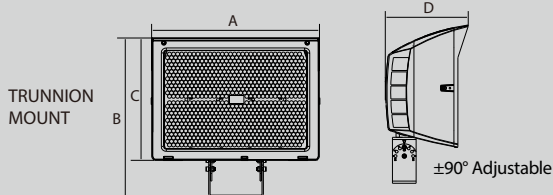

FLFZ 35W

FLFZ 60W

FLFZ 80W

FORZA
BEAM ANGLE ADJUSTABLE FLOODLIGHT

FLFZ 150W

FLFZ 320W

FLFZ 500W

	Mounting	A	B	C	D	Weight
FLFZ-20W-T1	Yoke Mount	6.4"	6.8"	5.2"	2.7"	1.98 lbs
	Trunnion Mount	6.3"	7.6"	5.2"	2.7"	
	Knuckle Mount	6.3"	8.7"	5.2"	2.7"	
FLFZ-35W-T1	Yoke Mount	6.4"	6.8"	5.2"	2.7"	2.5 lbs
	Trunnion Mount	6.3"	7.6"	5.2"	2.7"	
	Knuckle Mount	6.3"	8.7"	5.2"	2.7"	
FLFZ-60W-T1	Yoke Mount	7.8"	10.6"	7.2"	3.4"	3.61 lbs
	Trunnion Mount	7.8"	9.5"	7.2"	3.4"	
	Knuckle Mount	8"	9.2"	7.2"	3.4"	
FLFZ-80W-T1	Yoke Mount	10.8"	10.6"	10"	4"	5.52 lbs
	Trunnion Mount	9.7"	9.5"	10"	4"	
	Knuckle Mount	9.7"	9.2"	10"	4"	
FLFZ-150W-T1	Slipfitter	11.2"	13.1"	7.3"	7"	8.8 lbs
	Trunnion Mount	11.2"	10.9"	7.3"	7"	
	Yoke Mount	11.8"	7.3"	10.9"	7"	
FLFZ-320W-T1	Slipfitter	16.6"	16.2"	10.3"	8.5"	20.7 lbs
	Trunnion Mount	16.6"	14.4"	10.3"	8.5"	
	Yoke Mount	16.6"	15.1"	10.3"	8.5"	
FLFZ-500W-T1	Slipfitter	21"	16.2"	14.2"	9.7"	32.87 lbs
	Trunnion Mount	19.5"	14.4"	14.2"	9.7"	
	Yoke Mount	18.4"	15.1"	14.2"	9.7"	