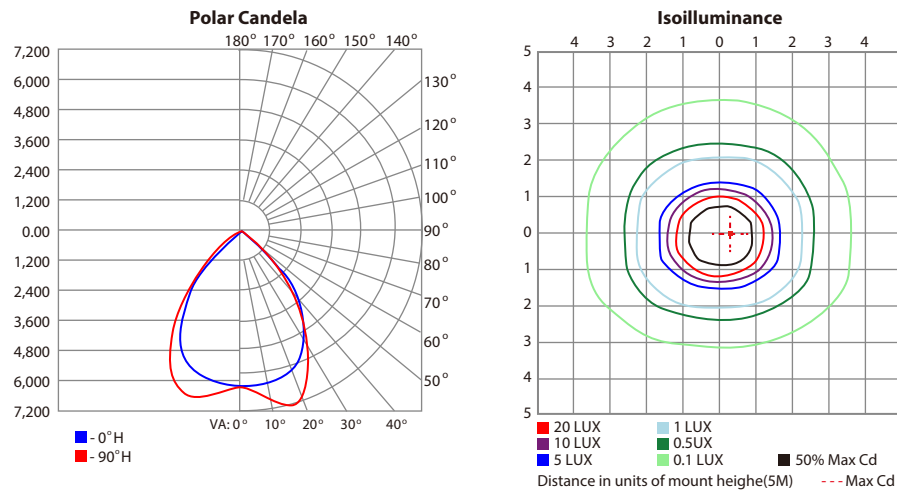

FLFZ-80W-T1 Setting at 3000K 75° 120V

Model Number	Optic	NEMA Type	Output
FLFZ-80W-T1	75°	6H x 6V	11355.4