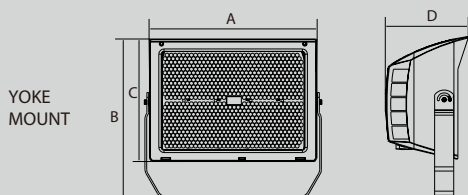

EPA

Model Number	1 Fixture	2 Fixtures	2 Fixtures @180°	3 Fixtures	4 Fixtures @90°
FLFZ-20W-T1	0.117 ft ²	0.256 ft ²	0.234 ft ²	0.373 ft ²	0.373 ft ²
FLFZ-35W-T1	0.118 ft ²	0.278 ft ²	0.235 ft ²	0.395 ft ²	0.395 ft ²
FLFZ-60W-T1	0.205 ft ²	0.427 ft ²	0.409 ft ²	0.632 ft ²	0.632 ft ²
FLFZ-80W-T1	0.249 ft ²	0.587 ft ²	0.498 ft ²	0.836 ft ²	0.836 ft ²
FLFZ-150W-T1	0.432 ft ²	1.093 ft ²	0.865 ft ²	1.525 ft ²	1.525 ft ²
FLFZ-320W-T1	0.759 ft ²	1.985 ft ²	1.517 ft ²	2.744 ft ²	2.744 ft ²
FLFZ-500W-T1	1.142 ft ²	2.712 ft ²	2.285 ft ²	3.854 ft ²	3.854 ft ²

FLFZ 35W

FLFZ 60W

FLFZ 80W

FORZA
BEAM ANGLE ADJUSTABLE FLOODLIGHT

FLFZ 150W

FLFZ 320W

FLFZ 500W

	Mounting	A	B	C	D	Weight
FLFZ-20W-T1	Yoke Mount	6.4"	6.8"	5.2"	2.7"	1.98 lbs
	Trunnion Mount	6.3"	7.6"	5.2"	2.7"	
	Knuckle Mount	6.3"	8.7"	5.2"	2.7"	
FLFZ-35W-T1	Yoke Mount	6.4"	6.8"	5.2"	2.7"	2.5 lbs
	Trunnion Mount	6.3"	7.6"	5.2"	2.7"	
	Knuckle Mount	6.3"	8.7"	5.2"	2.7"	
FLFZ-60W-T1	Yoke Mount	7.8"	10.6"	7.2"	3.4"	3.61 lbs
	Trunnion Mount	7.8"	9.5"	7.2"	3.4"	
	Knuckle Mount	8"	9.2"	7.2"	3.4"	
FLFZ-80W-T1	Yoke Mount	10.8"	10.6"	10"	4"	5.52 lbs
	Trunnion Mount	9.7"	9.5"	10"	4"	
	Knuckle Mount	9.7"	9.2"	10"	4"	
FLFZ-150W-T1	Slipfitter	11.2"	13.1"	7.3"	7"	8.8 lbs
	Trunnion Mount	11.2"	10.9"	7.3"	7"	
	Yoke Mount	11.8"	7.3"	10.9"	7"	
FLFZ-320W-T1	Slipfitter	16.6"	16.2"	10.3"	8.5"	20.7 lbs
	Trunnion Mount	16.6"	14.4"	10.3"	8.5"	
	Yoke Mount	16.6"	15.1"	10.3"	8.5"	
FLFZ-500W-T1	Slipfitter	21"	16.2"	14.2"	9.7"	32.87 lbs
	Trunnion Mount	19.5"	14.4"	14.2"	9.7"	
	Yoke Mount	18.4"	15.1"	14.2"	9.7"	