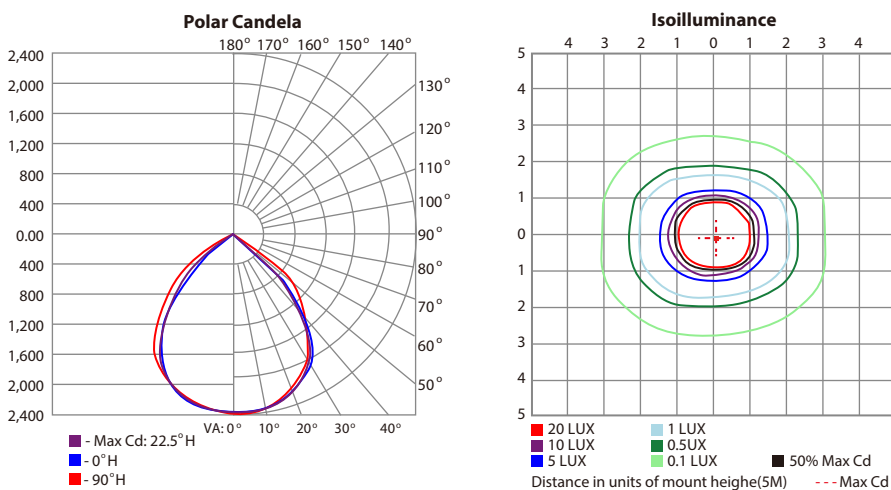

FLFZ-35W-T1 Setting at 3000K 90° 120V

Model Number	Optic	NEMA Type	Output
FLFZ-35W-T1	90°	7H x 6V	4674.6