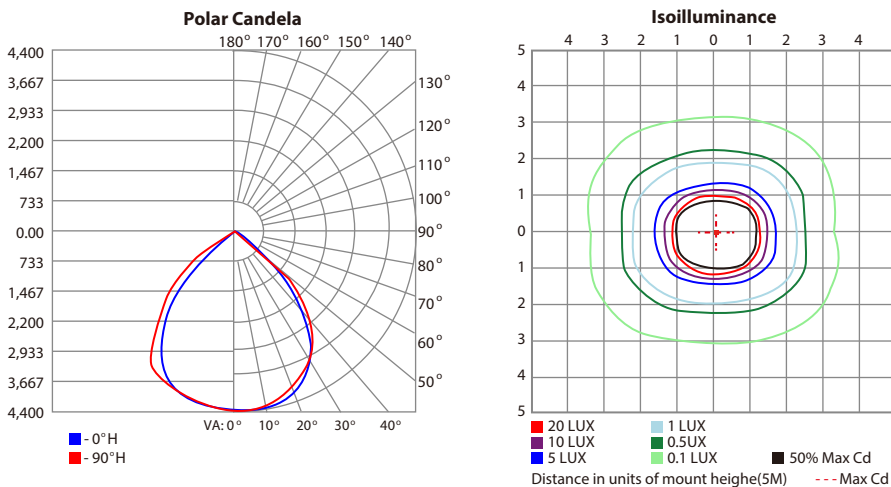

FLFZ-60W-T1 Setting at 3000K 90° 120V

Model Number	Optic	NEMA Type	Output
FLFZ-60W-T1	90°	6H x 6V	8622.5