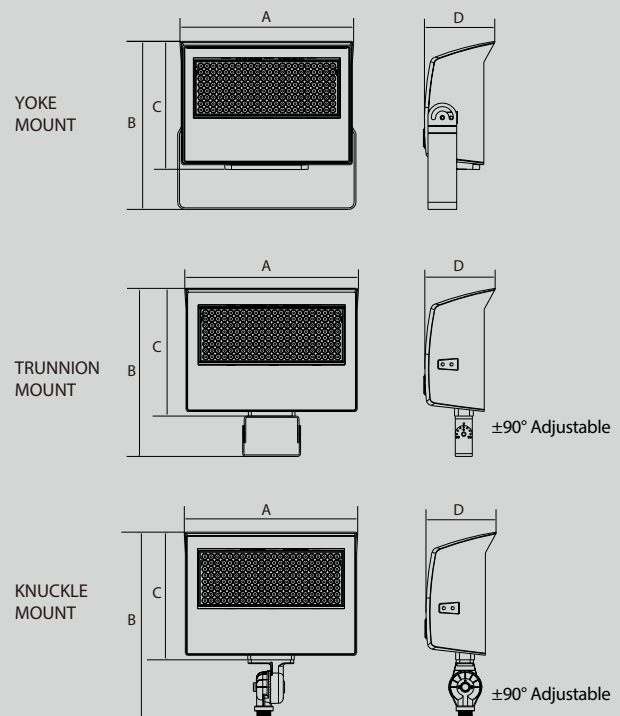

FORZA
BEAM ANGLE ADJUSTABLE FLOODLIGHT

DIMENSIONS

FLFZ 80W