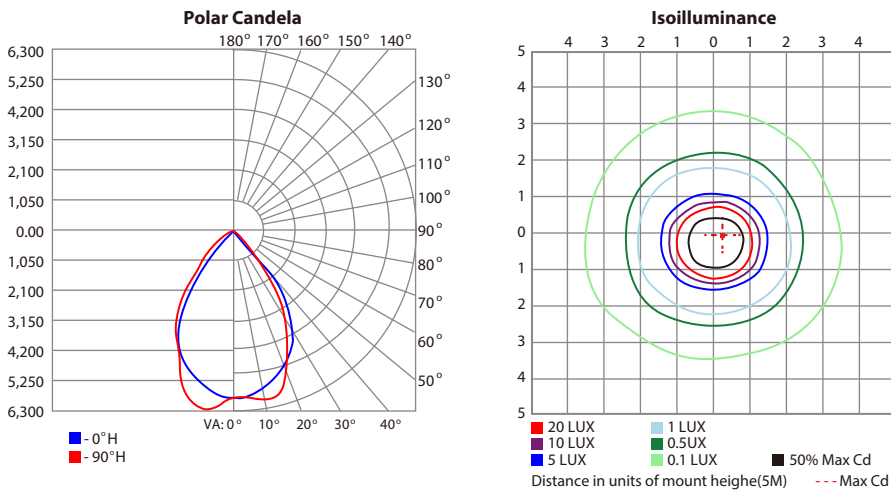

FLFZ-60W-T1 Setting at 3000K 75° 120V

Model Number	Optic	NEMA Type	Output
FLFZ-60W-T1	75°	6H x 6V	8368.8