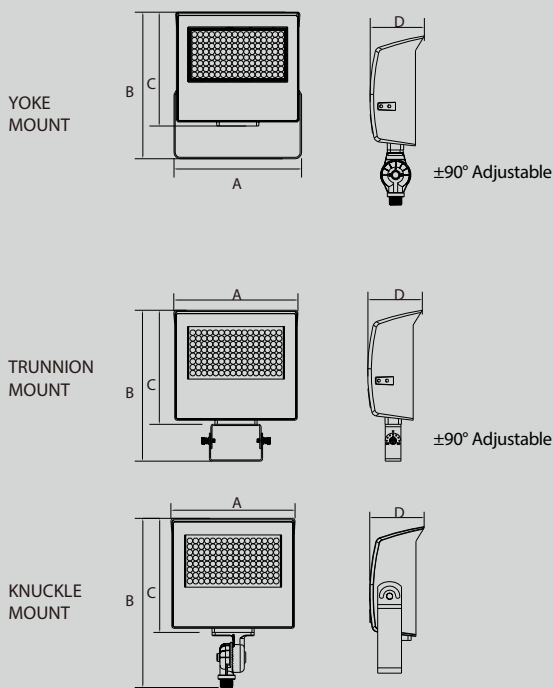

FORZA
BEAM ANGLE ADJUSTABLE FLOODLIGHT

DIMENSIONS

FLFZ 60W