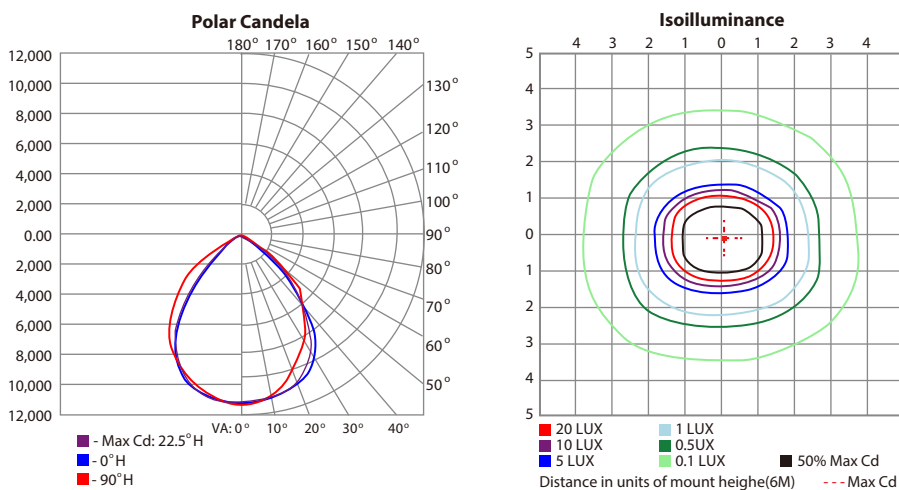

FLFZ-150W-T1 Setting at 3000K 90° 120V

Model Number	Optic	NEMA Type	Output
FLFZ-150W-T1	90°	7H x 6V	21352.2