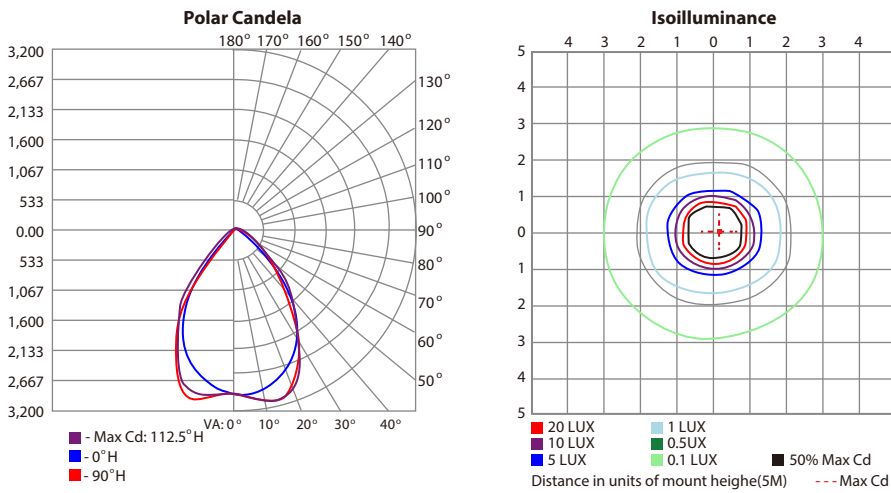

FLFZ-35W-T1 Setting at 3000K 75° 120V

Model Number	Optic	NEMA Type	Output
FLFZ-35W-T1	75°	6H x 6V	4574