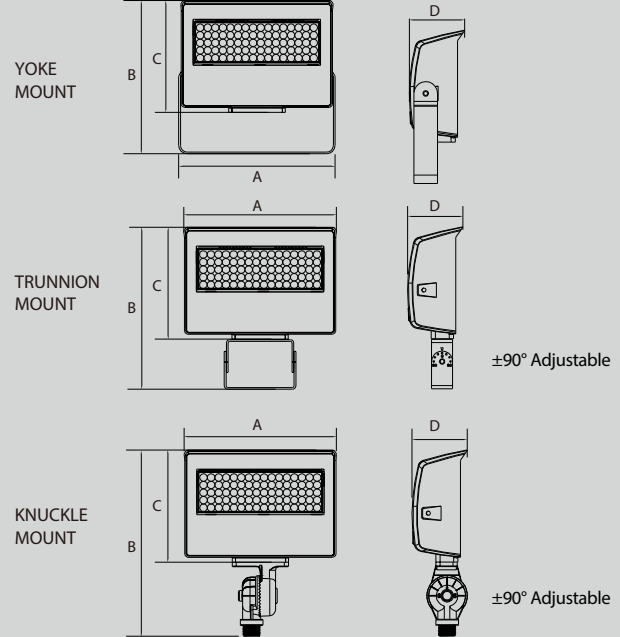

FORZA
BEAM ANGLE ADJUSTABLE FLOODLIGHT

DIMENSIONS

FLFZ 35W