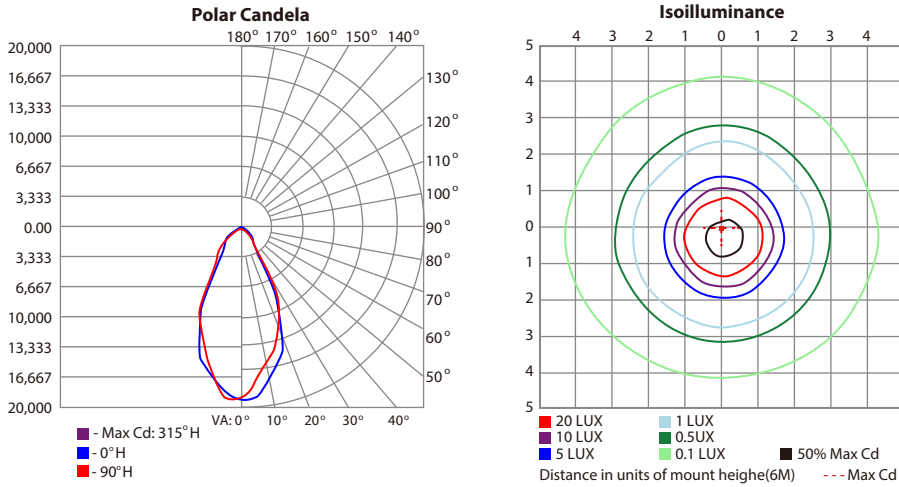

FORZA
BEAM ANGLE ADJUSTABLE FLOODLIGHT

PHOTOMETRIC SPECIFICATIONS

FLFZ-150W-T1 Setting at 3000K 55° 120V

Model Number	Optic	NEMA Type	Output
FLFZ-150W-T1	55°	6H x 6V	18366.3